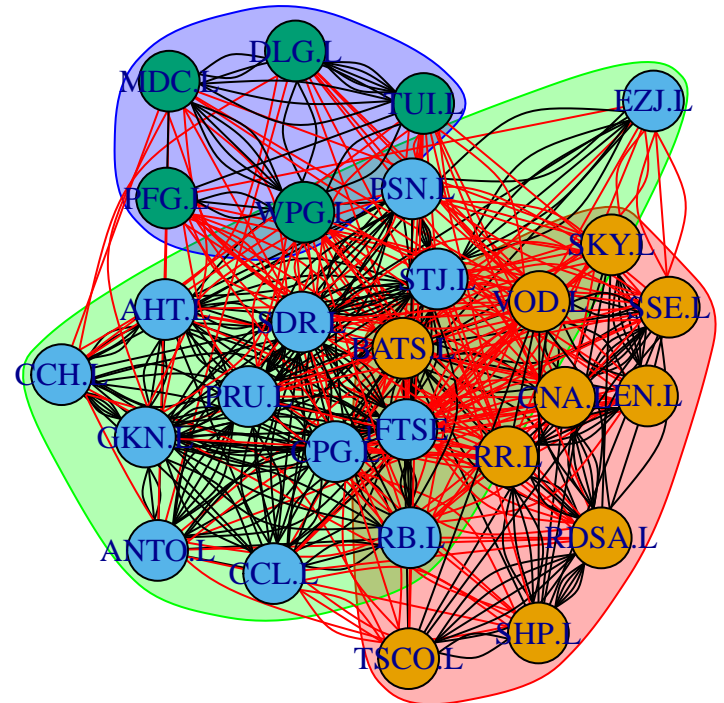

Communities Using Calibrated Volatilities FTSE_D4W_UK During Last 100 Months

Faysal El Khattabi (_OiO_)
Sun Nov 5 16:34:27 2017

Communities Using Raw Volatilities FTSE_D4W_UK During Last 100 Months

Faysal El Khattabi (_OiO_)
Sun Nov 5 16:34:27 2017