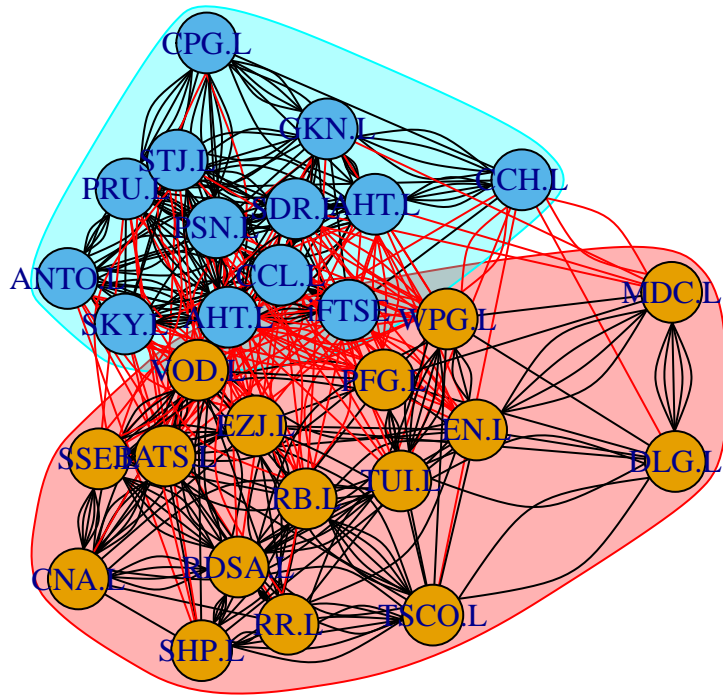

Communities Using Calibrated Volatilities FTSE_D4W_UK During Last 100 Months

Faysal El Khattabi (_OiO_)
Sun Nov 5 16:34:27 2017

Communities Using Raw Volatilities FTSE_D4W_UK During Last 100 Months

Faysal El Khattabi (_OiO_)
Sun Nov 5 16:34:27 2017